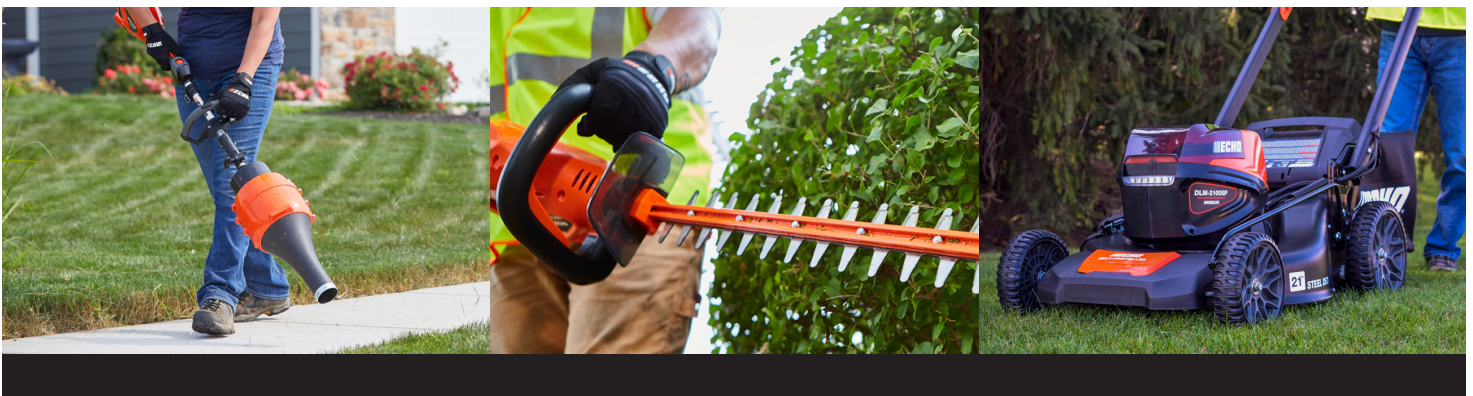

ONE PLATFORM. ALL ECHO.

- eCM Technology® manages heat, charge, and discharging of batteries.
- MAXOUT® technology ensures maximum output for the life of the battery charge (on select units).