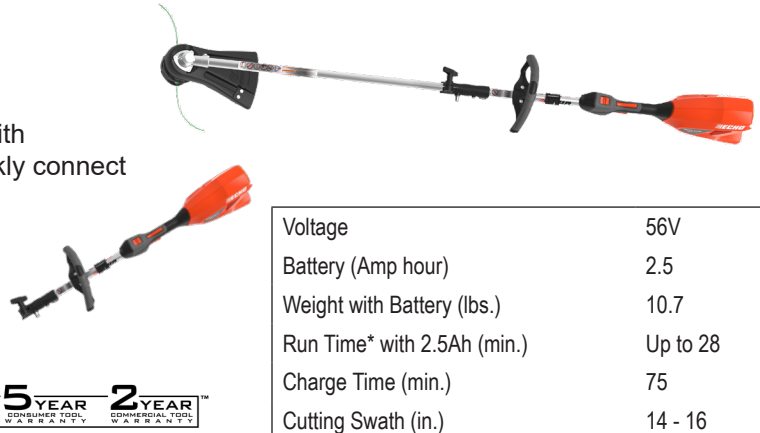

DPAS-2100SB

PRO ATTACHMENT SERIES™ TRIMMER

The attachment-capable DPAS-2100SB comes equipped with a Speed-Feed® 400 trimmer head attachment and can quickly connect to 14 compatible attachments.

- Hi/Lo speed settings for optimized cutting and battery life.
- Lightweight with cushioned handle grip for greater comfort.
- Accepts 14 ECHO PAS attachments for incredible versatility.

DPAS-2100C1: power head only, 2.5Ah battery + standard charger included
DPAS-2100SBC1: 2.5Ah battery + standard charger included
DPAS-2100SBBT: bare tool only, no battery or charger

Voltage	56V
Battery (Amp hour)	2.5
Weight with Battery (lbs.)	10.7
Run Time* with 2.5Ah (min.)	Up to 28
Charge Time (min.)	75
Cutting Swath (in.)	14 - 16

DPAS-2600SB

PRO ATTACHMENT SERIES™ TRIMMER

The DPAS-2600SB is attachment-capable with a quick-change, tool-less coupler that accepts all 15 compatible attachments, delivering powerful performance and versatility.

- Increased torque for superior cutting performance.
- Variable speed trigger for ultimate power control.
- MAXOUT® battery technology.

DPAS-2600R2: power head only, 5.0Ah battery + rapid charger included
DPAS-2600SBC2: 5.0Ah battery + standard charger included
DPAS-2600SBR2: 5.0Ah battery + rapid charger included
DPAS-2600BT: power head only, no battery or charger
DPAS-2600SBBT: bare tool only, no battery or charger